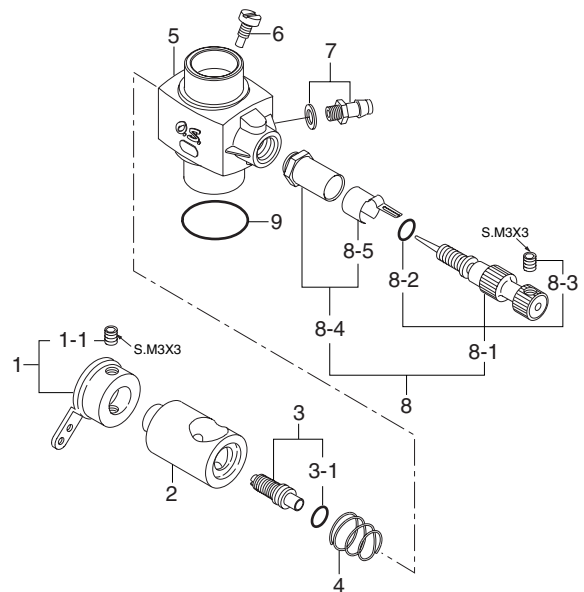

MAX-21RG-MX

(13631)

TYPE 20J

(25382000)

*Type of screw

C...Cap Screw M...Oval Fillister-Head Screw

F...Flat Head Screw N...Round Head Screw S...Set Screw

No.	Code No.	Description
1	23704100	Water Cooled Head Assembly
2	23603000	Cylinder & Piston Assembly
3	23906000	Piston Pin
4	23817000	Piston Pin Retainer (2pcs.)
5	23605000	Connecting Rod
6	25382000	Carburetor Complete (Type 20J)
7	23981700	Carburetor Retainer
8	41614000	Crankshaft Ball Bearing (Front)
9	23601000	Crankcase
10	23430000	Crankshaft Ball Bearing (Rear)
11	23602030	Crankshaft
12	23614000	Gasket Set
13	23602050	Starting Shaft
14	23601800	Rear Adaptor
15	23813001	Screw Set
16	73003000	No.5 Recoil Starter Assembly
16-1	73003100	No.5 Recoil Starter Body
16-2	73003200	No.5 Oneway Clutch
	71608001	Glowplug No.8
	71802030	Flywheel No.2E
	72103520	Exhaust Header Pipe

No.	Code No.	Description
1	24981405	Throttle Lever Assembly
1-1	26381501	Set-screw
2	25381203	Carburetor Rotor
3	26781309	Mixture Control Valve
3-1	24881824	" O " Ring (2pcs.)
4	26781506	Rotor Spring
5	25382100	Carburetor Body
6	25381220	Rotor Guide Screw
7	22681953	Fuel Inlet (No.1)
8	27881900	Needle Valve Assembly
8-1	24981959	Needle Assembly
8-2	24981837	" O " Ring (2pcs.)
8-3	26381501	Set-screw
8-4	27381940	Needle Valve Holder Assembly
8-5	26711305	Ratchet Spring
9	29015019	Carburetor Rubber Gasket

O.S. GENUINE PARTS & ACCESSORIES

Code No.	Description
22442009	Marine Universal Joint (4mm)
72106300	Super Joint Tube 21
72106030	T-2030 Tuned Silencer Assembly
72403050	Super Filter (L)
55500002	M3 Lock Washer (10sets)
73300305	Dust Cap Set $\varnothing 3$ (5pcs.) (for Carburetor Nipple)
73300812	Dust Cap Set $\varnothing 8$ (3pcs.) (for Tuned Silencer)
79871020	M2.6x7 Cap Screw Set (10pcs.)
71521000	Long Socket Wrench With Plug Grip