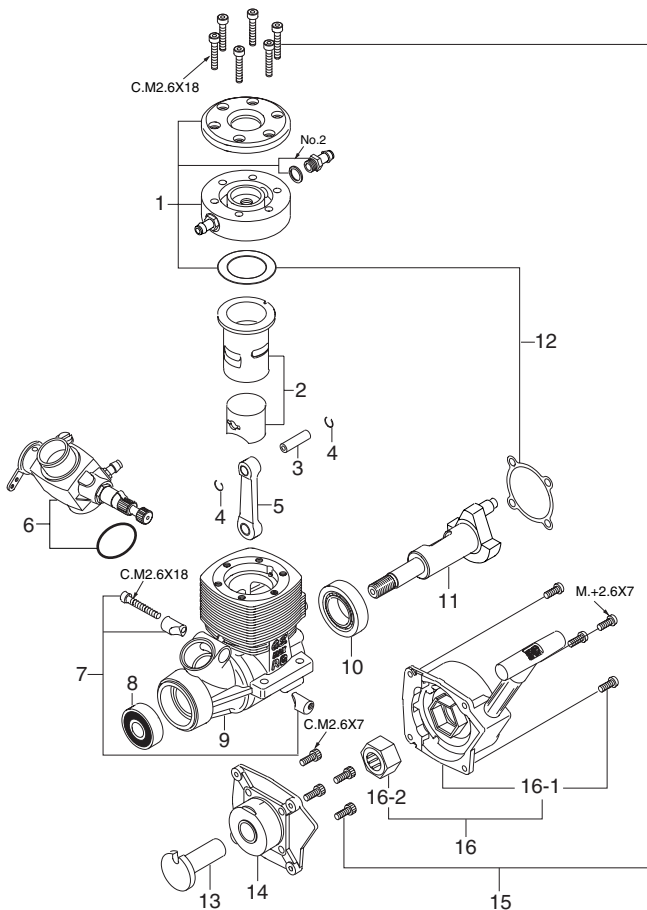

MAX-21RG-MX

(13631)

TYPE 20J

(25382000)

*Type of screw

C...Cap Screw M...Oval Fillister-Head Screw

F...Flat Head Screw N...Round Head Screw S...Set Screw

No.	Code No.	Description
1	23704100	Water Cooled Head Assembly
2	23603000	Cylinder & Piston Assembly
3	23906000	Piston Pin
4	23817000	Piston Pin Retainer (2pcs.)
5	23605000	Connecting Rod
6	25382000	Carburetor Complete (Type 20J)
7	23981700	Carburetor Retainer
8	41614000	Crankshaft Ball Bearing (Front)
9	23601000	Crankcase
10	23430000	Crankshaft Ball Bearing (Rear)
11	23602030	Crankshaft
12	23614000	Gasket Set
13	23602050	Starting Shaft
14	23601800	Rear Adaptor
15	23813001	Screw Set
16	73003000	No.5 Recoil Starter Assembly
16-1	73003100	No.5 Recoil Starter Body
16-2	73003200	No.5 Oneway Clutch
	71608001	Glowplug No.8
	71802030	Flywheel No.2E
	72103520	Exhaust Header Pipe

No.	Code No.	Description
1	24981405	Throttle Lever Assembly
1-1	26381501	Set-screw
2	25381203	Carburetor Rotor
3	26781309	Mixture Control Valve
3-1	24881824	" O " Ring (2pcs.)
4	26781506	Rotor Spring
5	25382100	Carburetor Body
6	25381220	Rotor Guide Screw
7	22681953	Fuel Inlet (No.1)
8	27881900	Needle Valve Assembly
8-1	24981959	Needle Assembly
8-2	24981837	" O " Ring (2pcs.)
8-3	26381501	Set-screw
8-4	27381940	Needle Valve Holder Assembly
8-5	26711305	Ratchet Spring
9	29015019	Carburetor Rubber Gasket

O.S. GENUINE PARTS & ACCESSORIES

Code No.	Description
22442009	Marine Universal Joint (4mm)
72106300	Super Joint Tube 21
72106030	T-2030 Tuned Silencer Assembly
72403050	Super Filter (L)
55500002	M3 Lock Washer (10sets)
73300305	Dust Cap Set $\varnothing 3$ (5pcs.) (for Carburetor Nipple)
73300812	Dust Cap Set $\varnothing 8$ (3pcs.) (for Tuned Silencer)
79871020	M2.6x7 Cap Screw Set (10pcs.)
71521000	Long Socket Wrench With Plug Grip